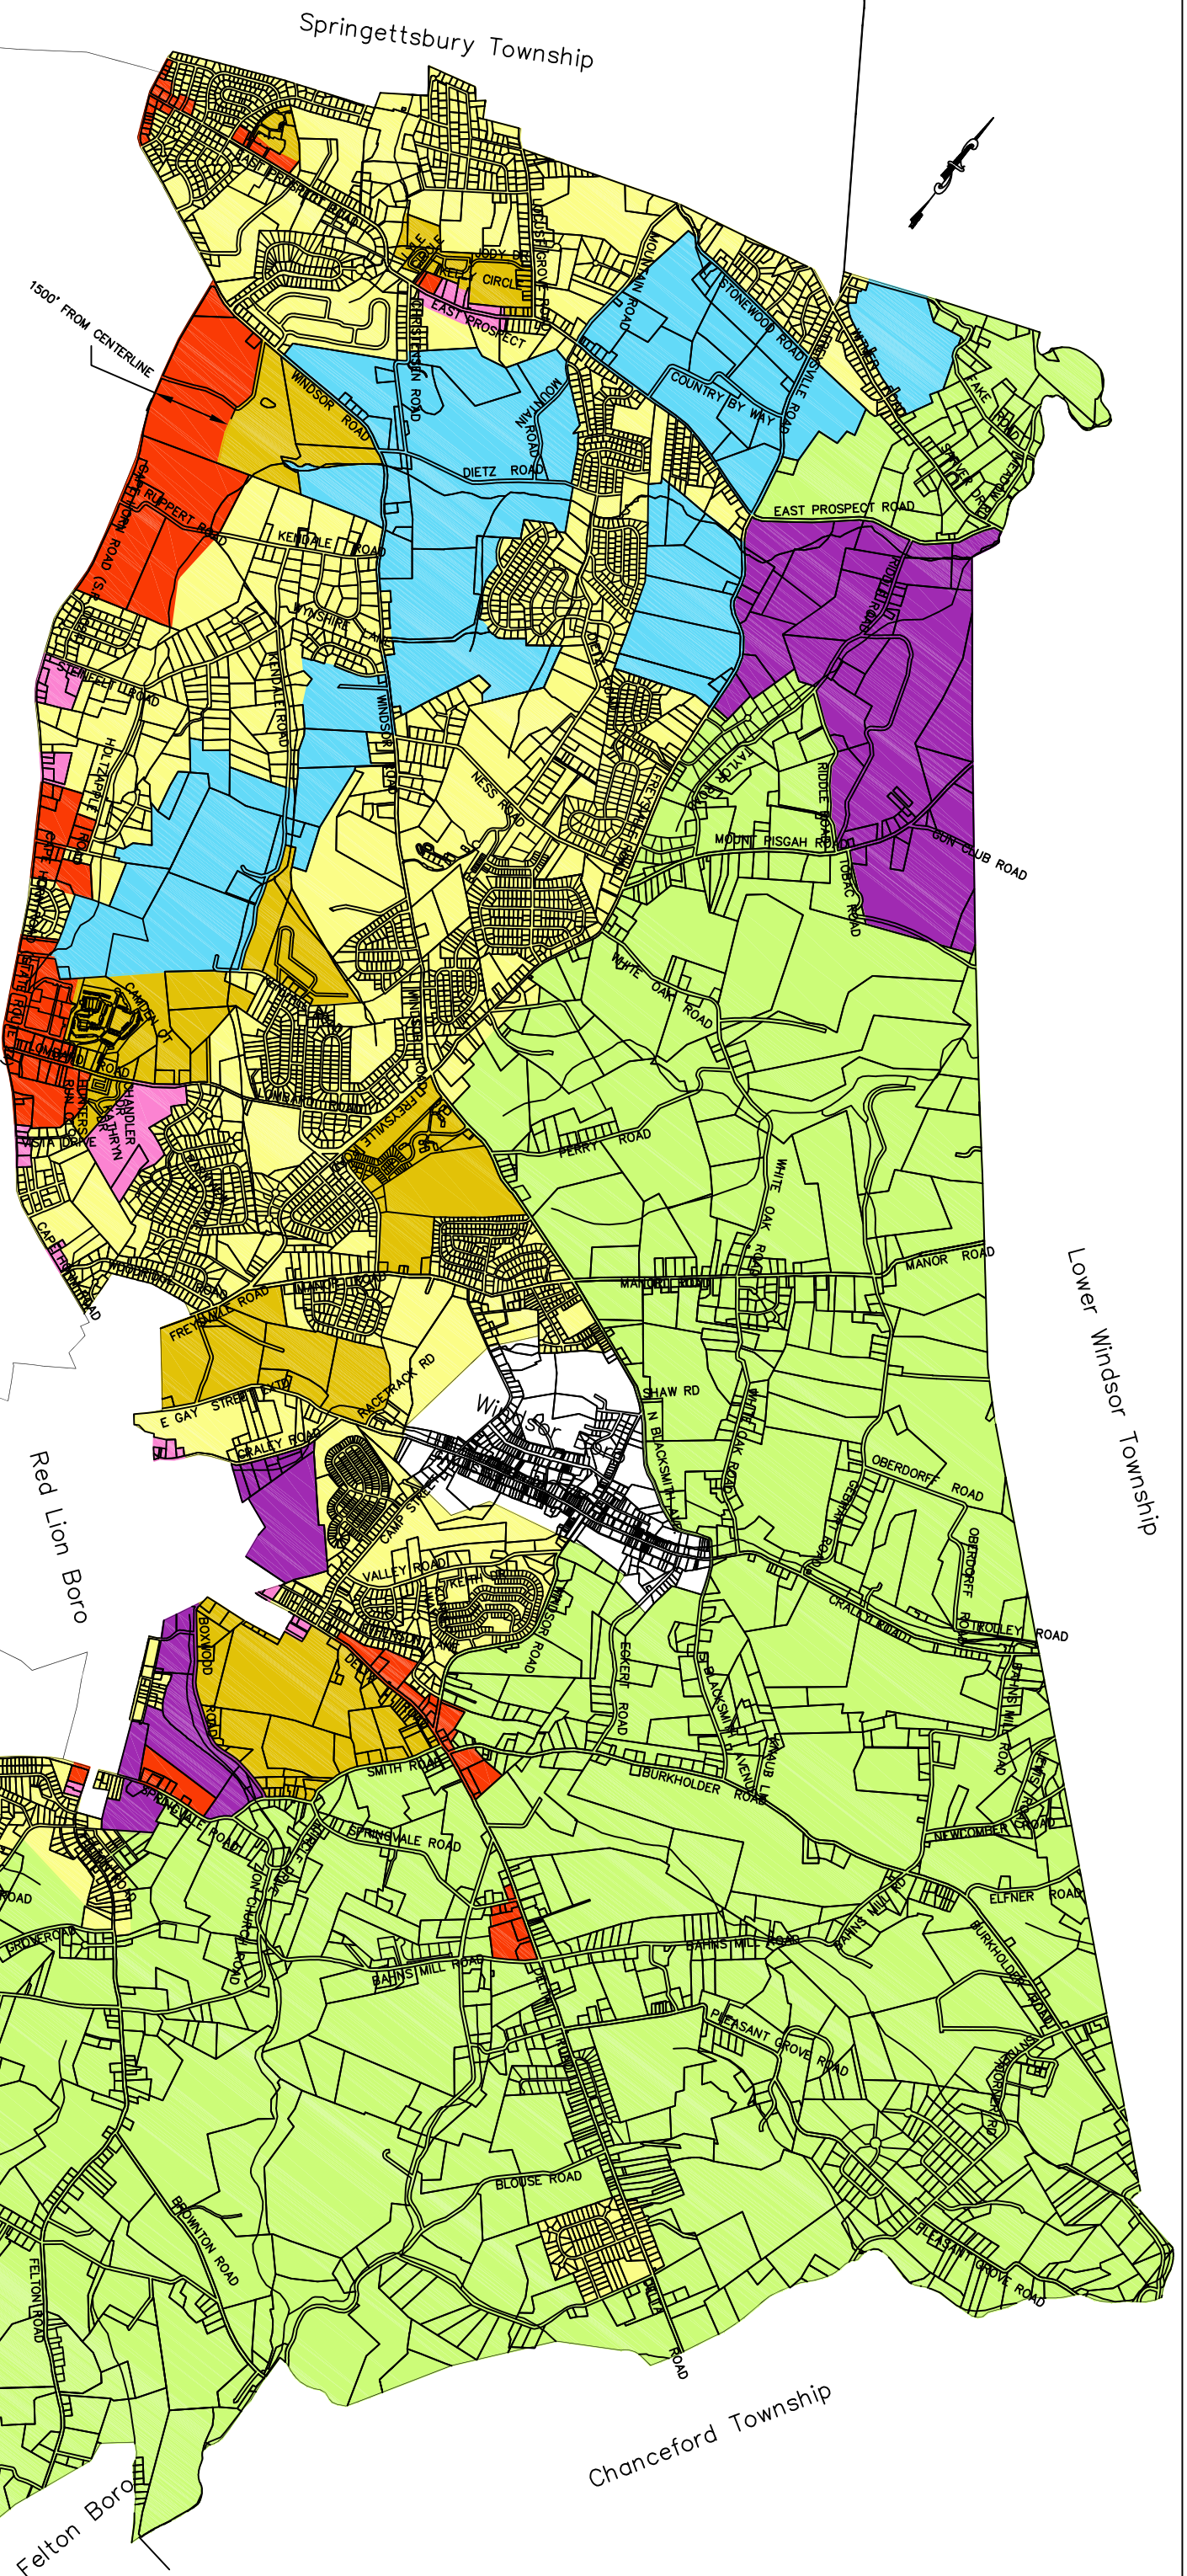

# ZONING MAP

## WINDSOR TOWNSHIP

YORK COUNTY, PENNSYLVANIA

### LEGEND

- AGRICULTURAL (A) ZONE
- RURAL RESIDENTIAL (RR) ZONE
- LOW DENSITY RESIDENTIAL (R1) ZONE
- MEDIUM DENSITY RESIDENTIAL (R2) ZONE
- NEIGHBORHOOD COMMERCIAL (CN) ZONE
- GENERAL COMMERCIAL (C1) ZONE
- INDUSTRIAL (I) ZONE

MAP SCALE: 1" = 3000'